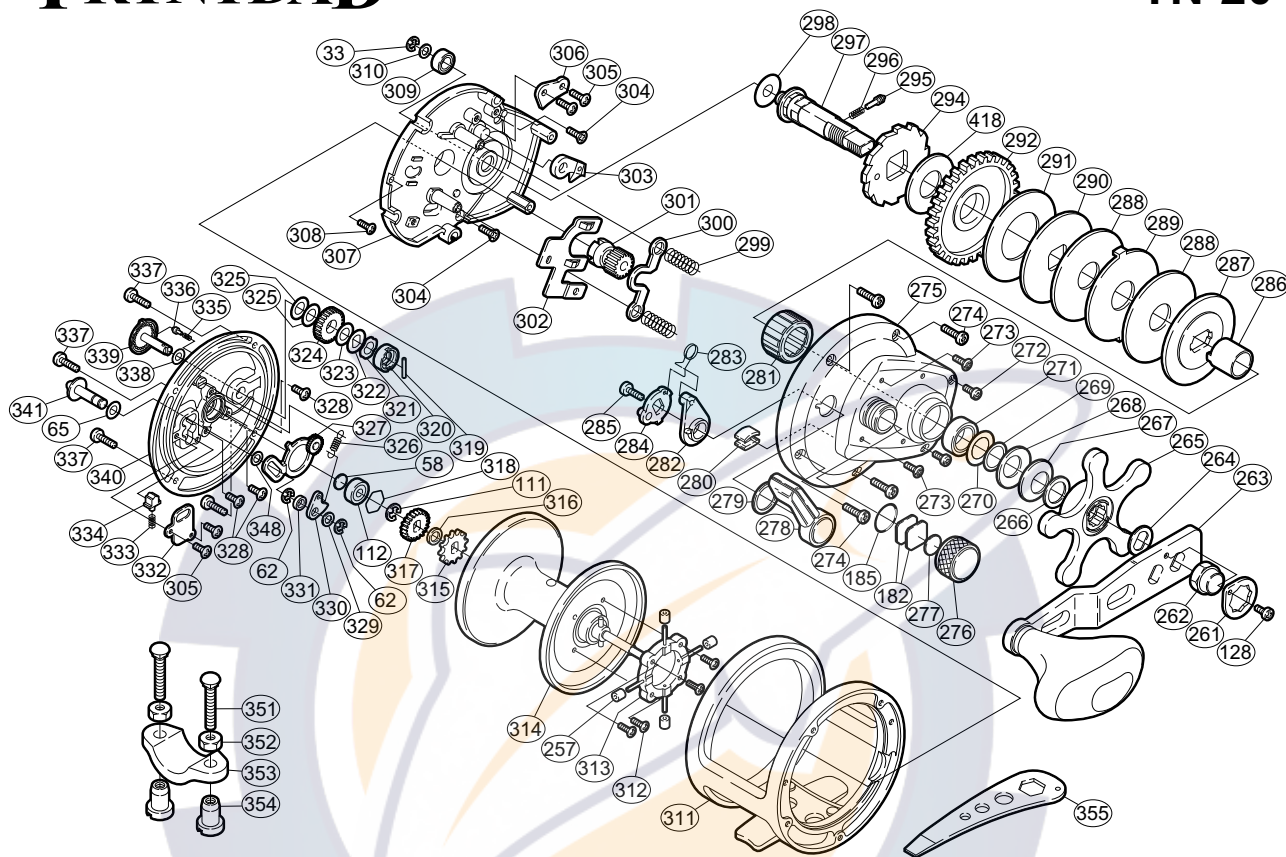

SHIMANO®

TRINIDAD®

TN-20

Part No.	Description	Part No.	Description	Part No.	Description
TGT0033	Drive Shaft Retainer	TGT0284	Clutch Cam	TGT0318	Bearing Retainer
TGT0058	Spacer"B"	TGT0285	Clutch Lever Screw	TGT0319	"BR" Cam Pin
TGT0062	Click Pawl Retainer	TGT0286	Roller Clutch Inner Tube	TGT0320	"BR" Cam
TGT0065	Spacer (A)	TGT0287	Key Washer	TGT0321	"BR" Friction Washer
TGT0111	Click Gear Retainer	TGT0288	Drag Washer (D)	TGT0322	"BR" Washer (C)
TGT0112	Ball Bearing	TGT0289	Eared Washer (E)	TGT0323	"BR" Washer (A)
TGT0128	Handle Nut Plate Screw	TGT0290	Key Washer (C)	TGT0324	"BR" Gear (C)
TGT0182	Cast Control Spacer (A)	TGT0291	Drag Washer (B)	TGT0325	"BR" Washer (B)
TGT0185	"O" Ring	TGT0292	Drive Gear	TGT0326	Click Pawl Spring
TGT0257	Brake Collar	TGT0294	Anti-Reverse Ratchet	TGT0327	"BR" Set Plate
TGT0261	Handle Nut Plate	TGT0295	Click Pin	TGT0328	"BR" Set Plate Screw
TGT0262	Handle Nut	TGT0296	Click Spring	TGT0329	Spacer (B)
TGT0263	Handle Assembly	TGT0297	Drive Shaft	TGT0330	Click Pawl
TGT0264	Drive Shaft Shield	TGT0298	Drive Shaft Washer (B)	TGT0331	Click Pawl Spacer
TGT0265	Star Drag	TGT0299	Yoke Spring	TGT0332	Click Spring Retainer
TGT0266	Star Drag Washer	TGT0300	Yoke	TGT0333	Click Spring
TGT0267	Drag Spring Washer (9L)	TGT0301	Pinion Gear	TGT0334	Click Spring Holder
TGT0268	Drag Spring Washer (9H)	TGT0302	Yoke Plate	TGT0335	"BR" Click Spring
TGT0269	Bearing Thrust Washer	TGT0303	Anti-Reverse Pawl	TGT0336	"BR" Click Pin
TGT0270	Bearing Seal	TGT0304	Set Plate Screw (B)	TGT0337	Left Side Plate Screw
TGT0271	Ball Bearing	TGT0305	Multi-Purpose Screw	TGT0338	"BR" Washer (D)
TGT0272	Right Side Plate Screw (D)	TGT0306	Anti-Reverse Pawl Keeper	TGT0339	"BR" Dial
TGT0273	Right Side Plate Screw (C)	TGT0307	Set Plate	TGT0340	Left Side Plate
TGT0274	Right Side Plate Screw (A)	TGT0308	Set Plate Screw (A)	TGT0341	Click Button
TGT0275	Right Side Plate	TGT0309	Ball Bearing	TGT0348	Spacer (C)
TGT0276	Cast Control Cap	TGT0310	Drive Shaft Washer (A)	TGT0418	Drag Washer (A)
TGT0277	Cast Control Spacer (B)	TGT0311	One-Piece Frame		
TGT0278	Clutch Lever	TGT0312	Brake Shaft Holder Screw	TGT0351	Rod Clamp Bolt (accessory)
TGT0279	Smoother	TGT0313	Brake Shaft Holder	TGT0352	Rod Clamp Nut (B) (accessory)
TGT0280	Line Clip	TGT0314	Spool Assembly	TGT0353	Rod Clamp (accessory)
TGT0281	Roller Clutch Bearing	TGT0315	Click Gear	TGT0354	Rod Clamp Nut (A) (accessory)
TGT0282	Eccentric Cam Bushing	TGT0316	Spool Shaft Spacer		
TGT0283	Clutch Spring	TGT0317	"BR" Gear (A)	TGT0355	Wrench (accessory)